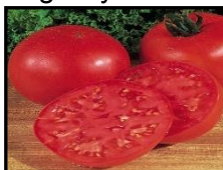

Part Sun/Shade Hanging Baskets

12.8" Reiger Begonia (Shade)

12" Fuchsia (Shade)

12" Torenia (Part Shade/Shade)

Shade Hanging Baskets

10" Sweet n Neat Patio Pot Tomato

Big Boy Tomato

Jalapeno Pepper